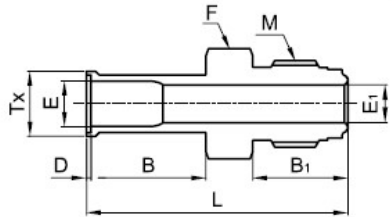

### HMFS ATW BODY

Head Size(T)	Tube Size	Ordering Number	B	B <sub>1</sub>	D	E	E <sub>1</sub>	F Hex Flat	L	Tx	M
1/4"	3/8"	□4 x 6HABY	19.05	15.7	0.8	6.4	7.9	15.88	43.4	10.4	9/16-18 UNF