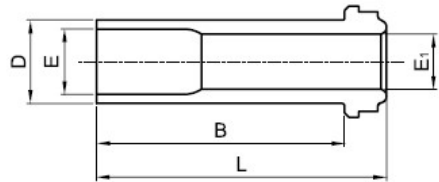

HMFS LONG GLAND

Tube Size	Head Size	Ordering Number	D	B	L	E	E ₁
3/8"	1/4"	□6 x 4HLG	9.53	28.4	33.2	7.5	6.28