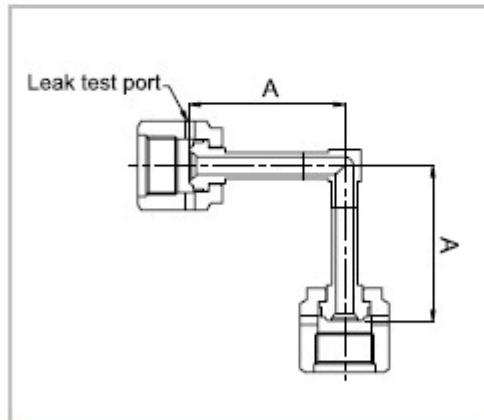

FEMALE ELBOW UNION WELDED ASSEMBLY

Ordering Number / □ - 4UEW

Female Elbow Union Welded Assembly

Size (OD)	Ordering Number	A
1/4"	□4EUW-X497	25.4
1/4"	□4EUW	38.3