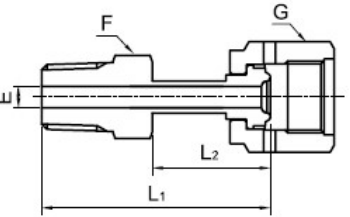

WELDED MALE CONNECTOR (NPT)

Head Size	NPT SIZE	Ordering Number	E	F Hex Flat	G Hex Flat	L ₁	L ₂
1/4"	1/4"	□4WMC	4.35	14.29	19.05	45.5	23.4
1/2"	3/8"	□6WMC	10.22	17.46	26.99	48.0	25.4
1/2"	1/2"	□8WMC	10.22	22.23	26.99	53.1	25.6