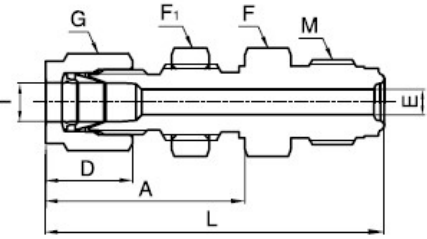

TUBE FITTING BULKHEAD CONNECTOR

Tube Size	Head Size	Ordering Number	A	D	E	F Hex Flat	F ₁ Hex Flat	G Hex Flat	L	T	M
1/4"	1/4"	□4BHCK	33.5	15.20	4.6	15.88	15.88	14.29	57.2	1/4"	9/16-18 UNF
3/8"	1/2"	□6BHCK	36.8	16.80	7.1	23.81	19.05	17.46	64.5	3/8"	7/8-14 UNF
1/2"	1/2"	□8BHCK	41.9	22.90	10.2	23.81	23.81	22.23	69.6	1/2"	7/8-14 UNF