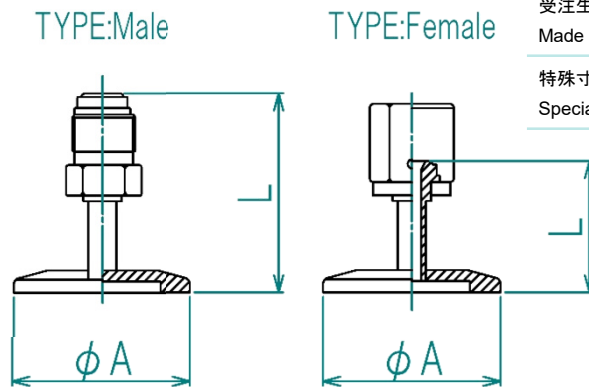

メタル式面シール継手付NWフランジアダプター

Metal Fitting to NW Flange

材質：フランジ/SUS304 継手/SUS316
Heリークテスト実施。

Material: Flange/SUS304 Fitting/SUS316.
Helium leak tested.

外觀寸法図

Product Data.

材質 SUS304
Material SUS304.

受注生産品
Made to order.

特殊寸法製作
Special sizes are available to order.

単位 (mm)

フランジA Flange A	サイズ Head size	TYPE	製品コード Product code	φA	L
NW16	1/4"	Male	KFB16-1/4VM	30	45.7
		Female	KFB16-1/4VF	30	30.5
	3/8"	Male	KFB16-3/8VM	30	48.0
		Female	KFB16-3/8VF	30	31.0
	1/2"	Male	KFB16-1/2VM	30	48.0
		Female	KFB16-1/2VF	30	31.0
NW25	1/4"	Male	KFB25-1/4VM	40	45.7
		Female	KFB25-1/4VF	40	30.5
	3/8"	Male	KFB25-3/8VM	40	48.0
		Female	KFB25-3/8VF	40	31.0
	1/2"	Male	KFB25-1/2VM	40	48.0
		Female	KFB25-1/2VF	40	31.0
NW40	1/4"	Male	KFB40-1/4VM	55	45.7
		Female	KFB40-1/4VF	55	30.5
	3/8"	Male	KFB40-3/8VM	55	48.0
		Female	KFB40-3/8VF	55	31.0
	1/2"	Male	KFB40-1/2VM	55	48.0
		Female	KFB40-1/2VF	55	31.0
NW50	1/4"	Male	KFB50-1/4VM	75	45.7
		Female	KFB50-1/4VF	75	30.5
	3/8"	Male	KFB50-3/8VM	75	48.0
		Female	KFB50-3/8VF	75	31.0
	1/2"	Male	KFB50-1/2VM	75	48.0
		Female	KFB50-1/2VF	75	31.0